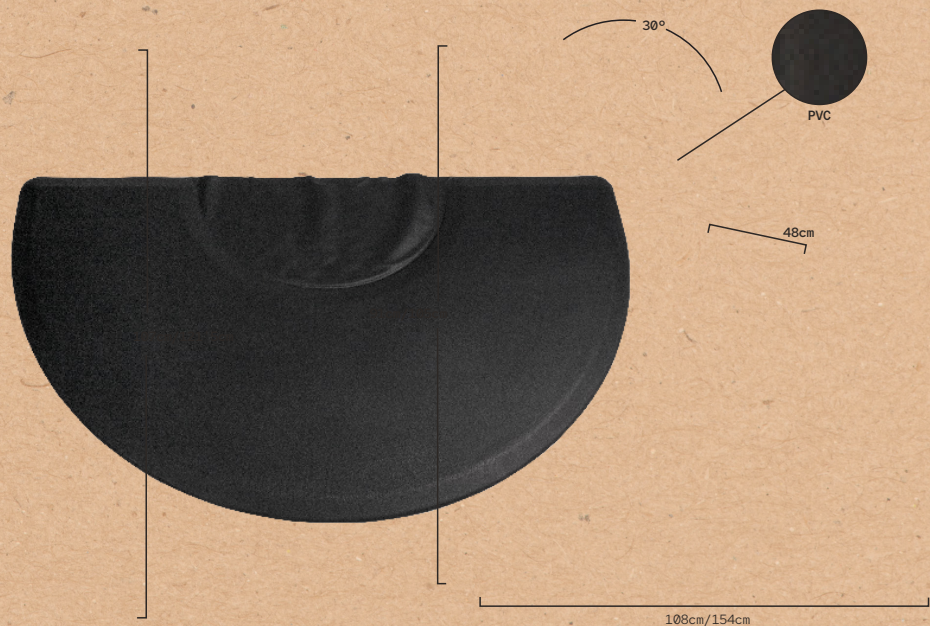

EASY TO CLEAN

Easy to clean, resistant, and with very low static charge.

Net weight 49kg
Gross weight 59,5kg
Max load 180kg