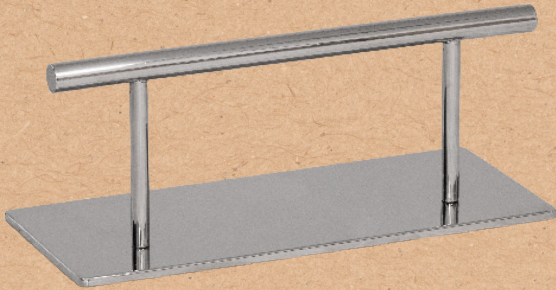

### **QUALITY**

Non-slip rubber base.

### **SPECIFICATIONS**

**Length:** 45 cm

**Width:** 19,5 cm

**Height:** 17 cm

**Weight:** 4 kg

**Weight incl. packaging:** 4,2 kg

**Finish:** Bright-finished stainless steel

### **FEATURES**

- Non-slip rubber base
- No installation required. Free standing floor footrest.